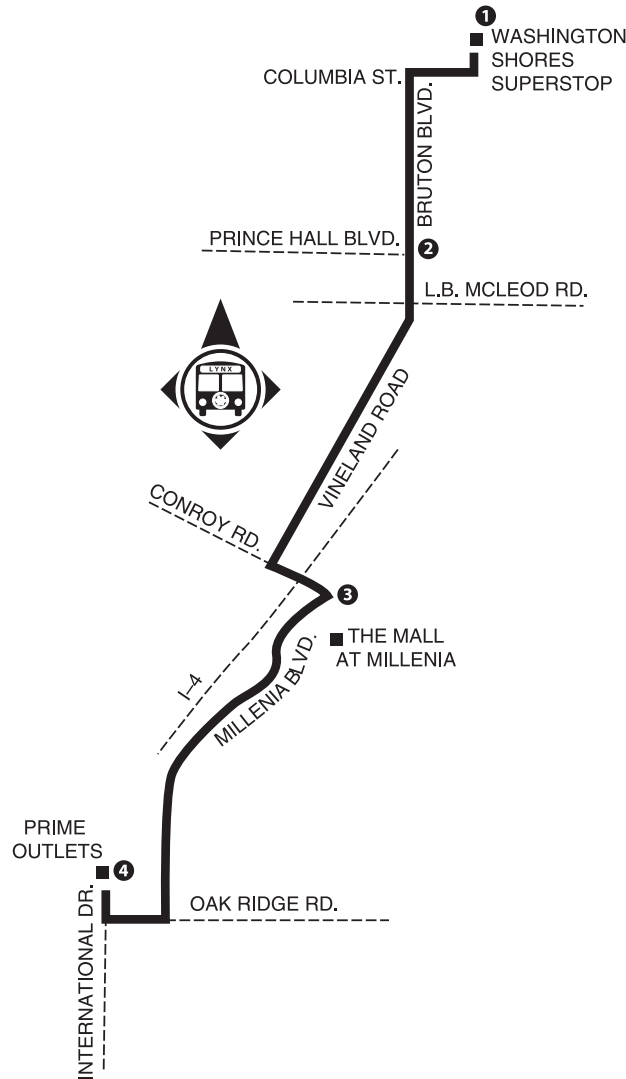

Effective December 7, 2008

Link 24

Millenia
Monday - Sunday & Holiday service

Numbers on map correspond to numbers on schedules.

Additional stops are located approximately every two blocks along each Link.

Monday - Saturday

WASHINGTON SHORES TO PRIME OUTLETS				PRIME OUTLETS TO WASHINGTON SHORES			
1	2	3	4	4	3	2	1
WASHINGTON SHORES SUPERSTOP	BRUTON BLVD. & PRINCE HALL BLVD.	CONROY RD. & MILLENIA BLVD.	PRIME OUTLETS	PRIME OUTLETS	CONROY RD. & MILLENIA BLVD.	BRUTON BLVD. & PRINCE HALL BLVD.	WASHINGTON SHORES SUPERSTOP
6:05	6:11	6:18	6:26	6:28	6:39	6:46	6:52
7:05	7:11	7:18	7:26	7:28	7:39	7:46	7:52
8:05	8:11	8:18	8:26	8:28	8:39	8:46	8:52
9:05	9:11	9:18	9:26	9:28	9:39	9:46	9:52
10:05	10:11	10:18	10:26	10:28	10:39	10:46	10:52
11:05	11:11	11:18	11:26	11:28	11:39	11:46	11:52
12:05	12:11	12:18	12:26	12:28	12:39	12:46	12:52
1:05	1:11	1:18	1:26	1:28	1:39	1:46	1:52
2:05	2:11	2:18	2:26	2:28	2:39	2:46	2:52
3:05	3:11	3:18	3:26	3:28	3:39	3:46	3:52
4:05	4:11	4:18	4:26	4:28	4:39	4:46	4:52
5:05	5:11	5:18	5:26	5:28	5:39	5:46	5:52
6:05	6:11	6:18	6:26				

P.M. Times are shown in bold

Sunday & Holiday

WASHINGTON SHORES TO PRIME OUTLETS				PRIME OUTLETS TO WASHINGTON SHORES			
1	2	3	4	4	3	2	1
WASHINGTON SHORES SUPERSTOP	BRUTON BLVD. & PRINCE HALL BLVD.	CONROY RD. & MILLENIA BLVD.	PRIME OUTLETS	PRIME OUTLETS	CONROY RD. & MILLENIA BLVD.	BRUTON BLVD. & PRINCE HALL BLVD.	WASHINGTON SHORES SUPERSTOP
6:35	6:41	6:48	6:56	6:56	7:07	7:14	7:20
7:35	7:41	7:48	7:56	7:56	8:07	8:14	8:20
8:35	8:41	8:48	8:56	8:56	9:07	9:14	9:20
9:35	9:41	9:48	9:56	9:56	10:07	10:14	10:20
10:35	10:41	10:48	10:56	10:56	11:07	11:14	11:20
11:35	11:41	11:48	11:56	11:56	12:07	12:14	12:20
12:35	12:41	12:48	12:56	12:56	1:07	1:14	1:20
1:35	1:41	1:48	1:56	1:56	2:07	2:14	2:20
2:35	2:41	2:48	2:56	2:56	3:07	3:14	3:20
3:35	3:41	3:48	3:56	3:56	4:07	4:14	4:20
4:35	4:41	4:48	4:56	4:56	5:07	5:14	5:20
5:35	5:41	5:48	5:56	5:56	6:07	6:14	6:20