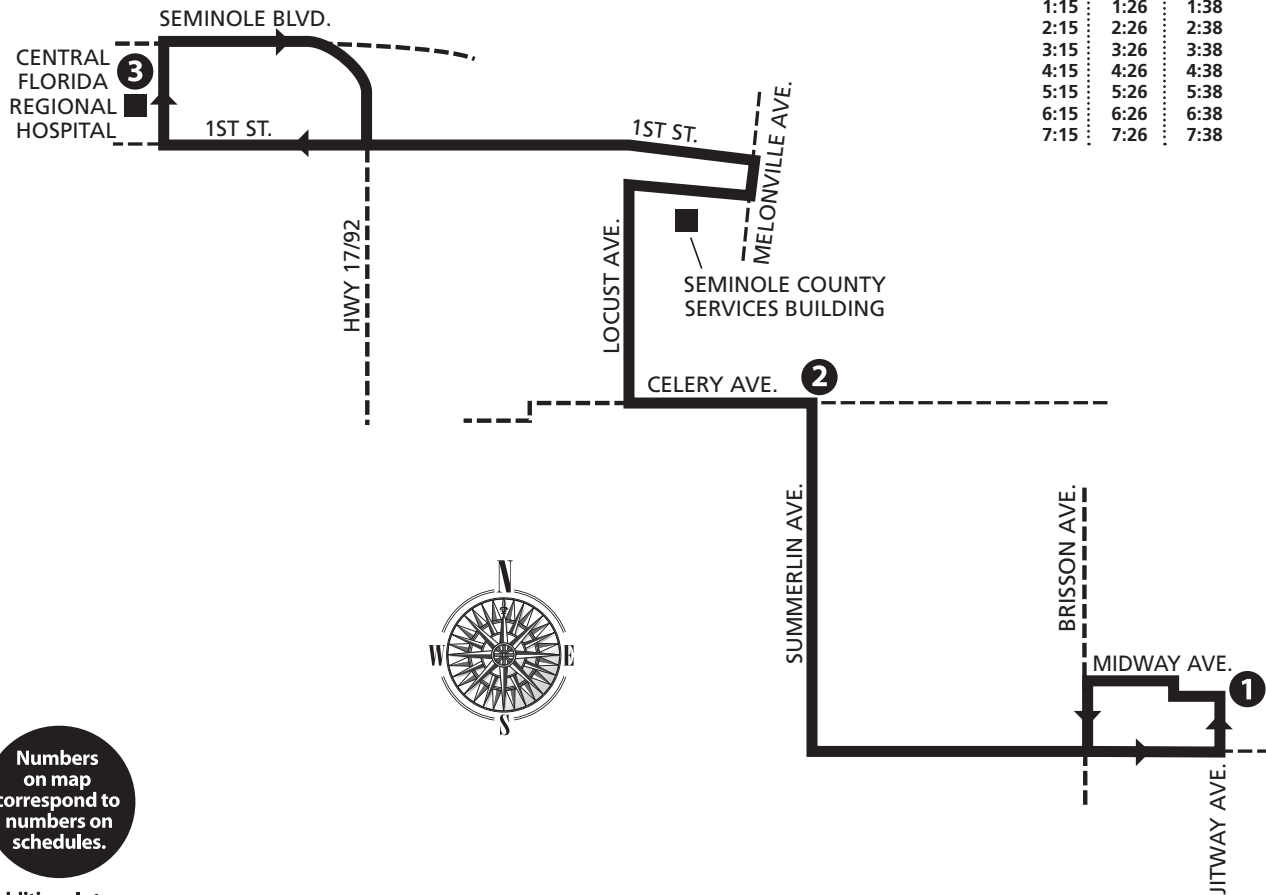

# Link 46E

Cntrl. Fl. Reg. Hospital/Downtown Sanford  
Monday - Saturday service

Numbers on map correspond to numbers on schedules.

Additional stops are located approximately every two blocks along each Link.

## Monday -Friday

MIDWAY TO CENTRAL FLORIDA REGIONAL HOSPITAL			CENTRAL FLORIDA REGIONAL HOSPITAL TO MIDWAY		
1	2	3	3	2	1
7:15	7:26	7:38	7:45	7:59	8:08
8:15	8:26	8:38	8:45	8:59	9:08
9:15	9:26	9:38	9:45	9:59	10:08
10:15	10:26	10:38	10:45	10:59	11:08
11:15	11:26	11:38	11:45	11:59	<b>12:08</b>
<b>12:15</b>	<b>12:26</b>	<b>12:38</b>	<b>12:45</b>	<b>12:59</b>	<b>1:08</b>
1:15	1:26	1:38	1:45	1:59	2:08
2:15	2:26	2:38	2:45	2:59	3:08
3:15	3:26	3:38	3:45	3:59	4:08
4:15	4:26	4:38	4:45	4:59	5:08
5:15	5:26	5:38	5:45	5:59	6:08
6:15	6:26	6:38	6:45	6:59	7:08
7:15	7:26	7:38	7:45	7:59	8:08

## Saturday

MIDWAY TO CENTRAL FLORIDA REGIONAL HOSPITAL			CENTRAL FLORIDA REGIONAL HOSPITAL TO MIDWAY		
1	2	3	3	2	1
7:15	7:24	7:36	7:45	7:57	8:05
8:15	8:24	8:36	8:45	8:57	9:05
9:15	9:24	9:36	9:45	9:57	10:05
10:15	10:24	10:36	10:45	10:57	11:05
11:15	11:24	11:36	11:45	11:57	<b>12:05</b>
<b>12:15</b>	<b>12:24</b>	<b>12:36</b>	<b>12:45</b>	<b>12:57</b>	<b>1:05</b>
1:15	1:24	1:36	1:45	1:57	2:05
2:15	2:24	2:36	2:45	2:57	3:05
3:15	3:24	3:36	3:45	3:57	4:05
4:15	4:24	4:36	4:45	4:57	5:05
5:15	5:24	5:36	5:45	5:57	6:05
6:15	6:24	6:36	6:45	6:57	7:05
7:15	7:24	7:36	7:45	7:57	8:05