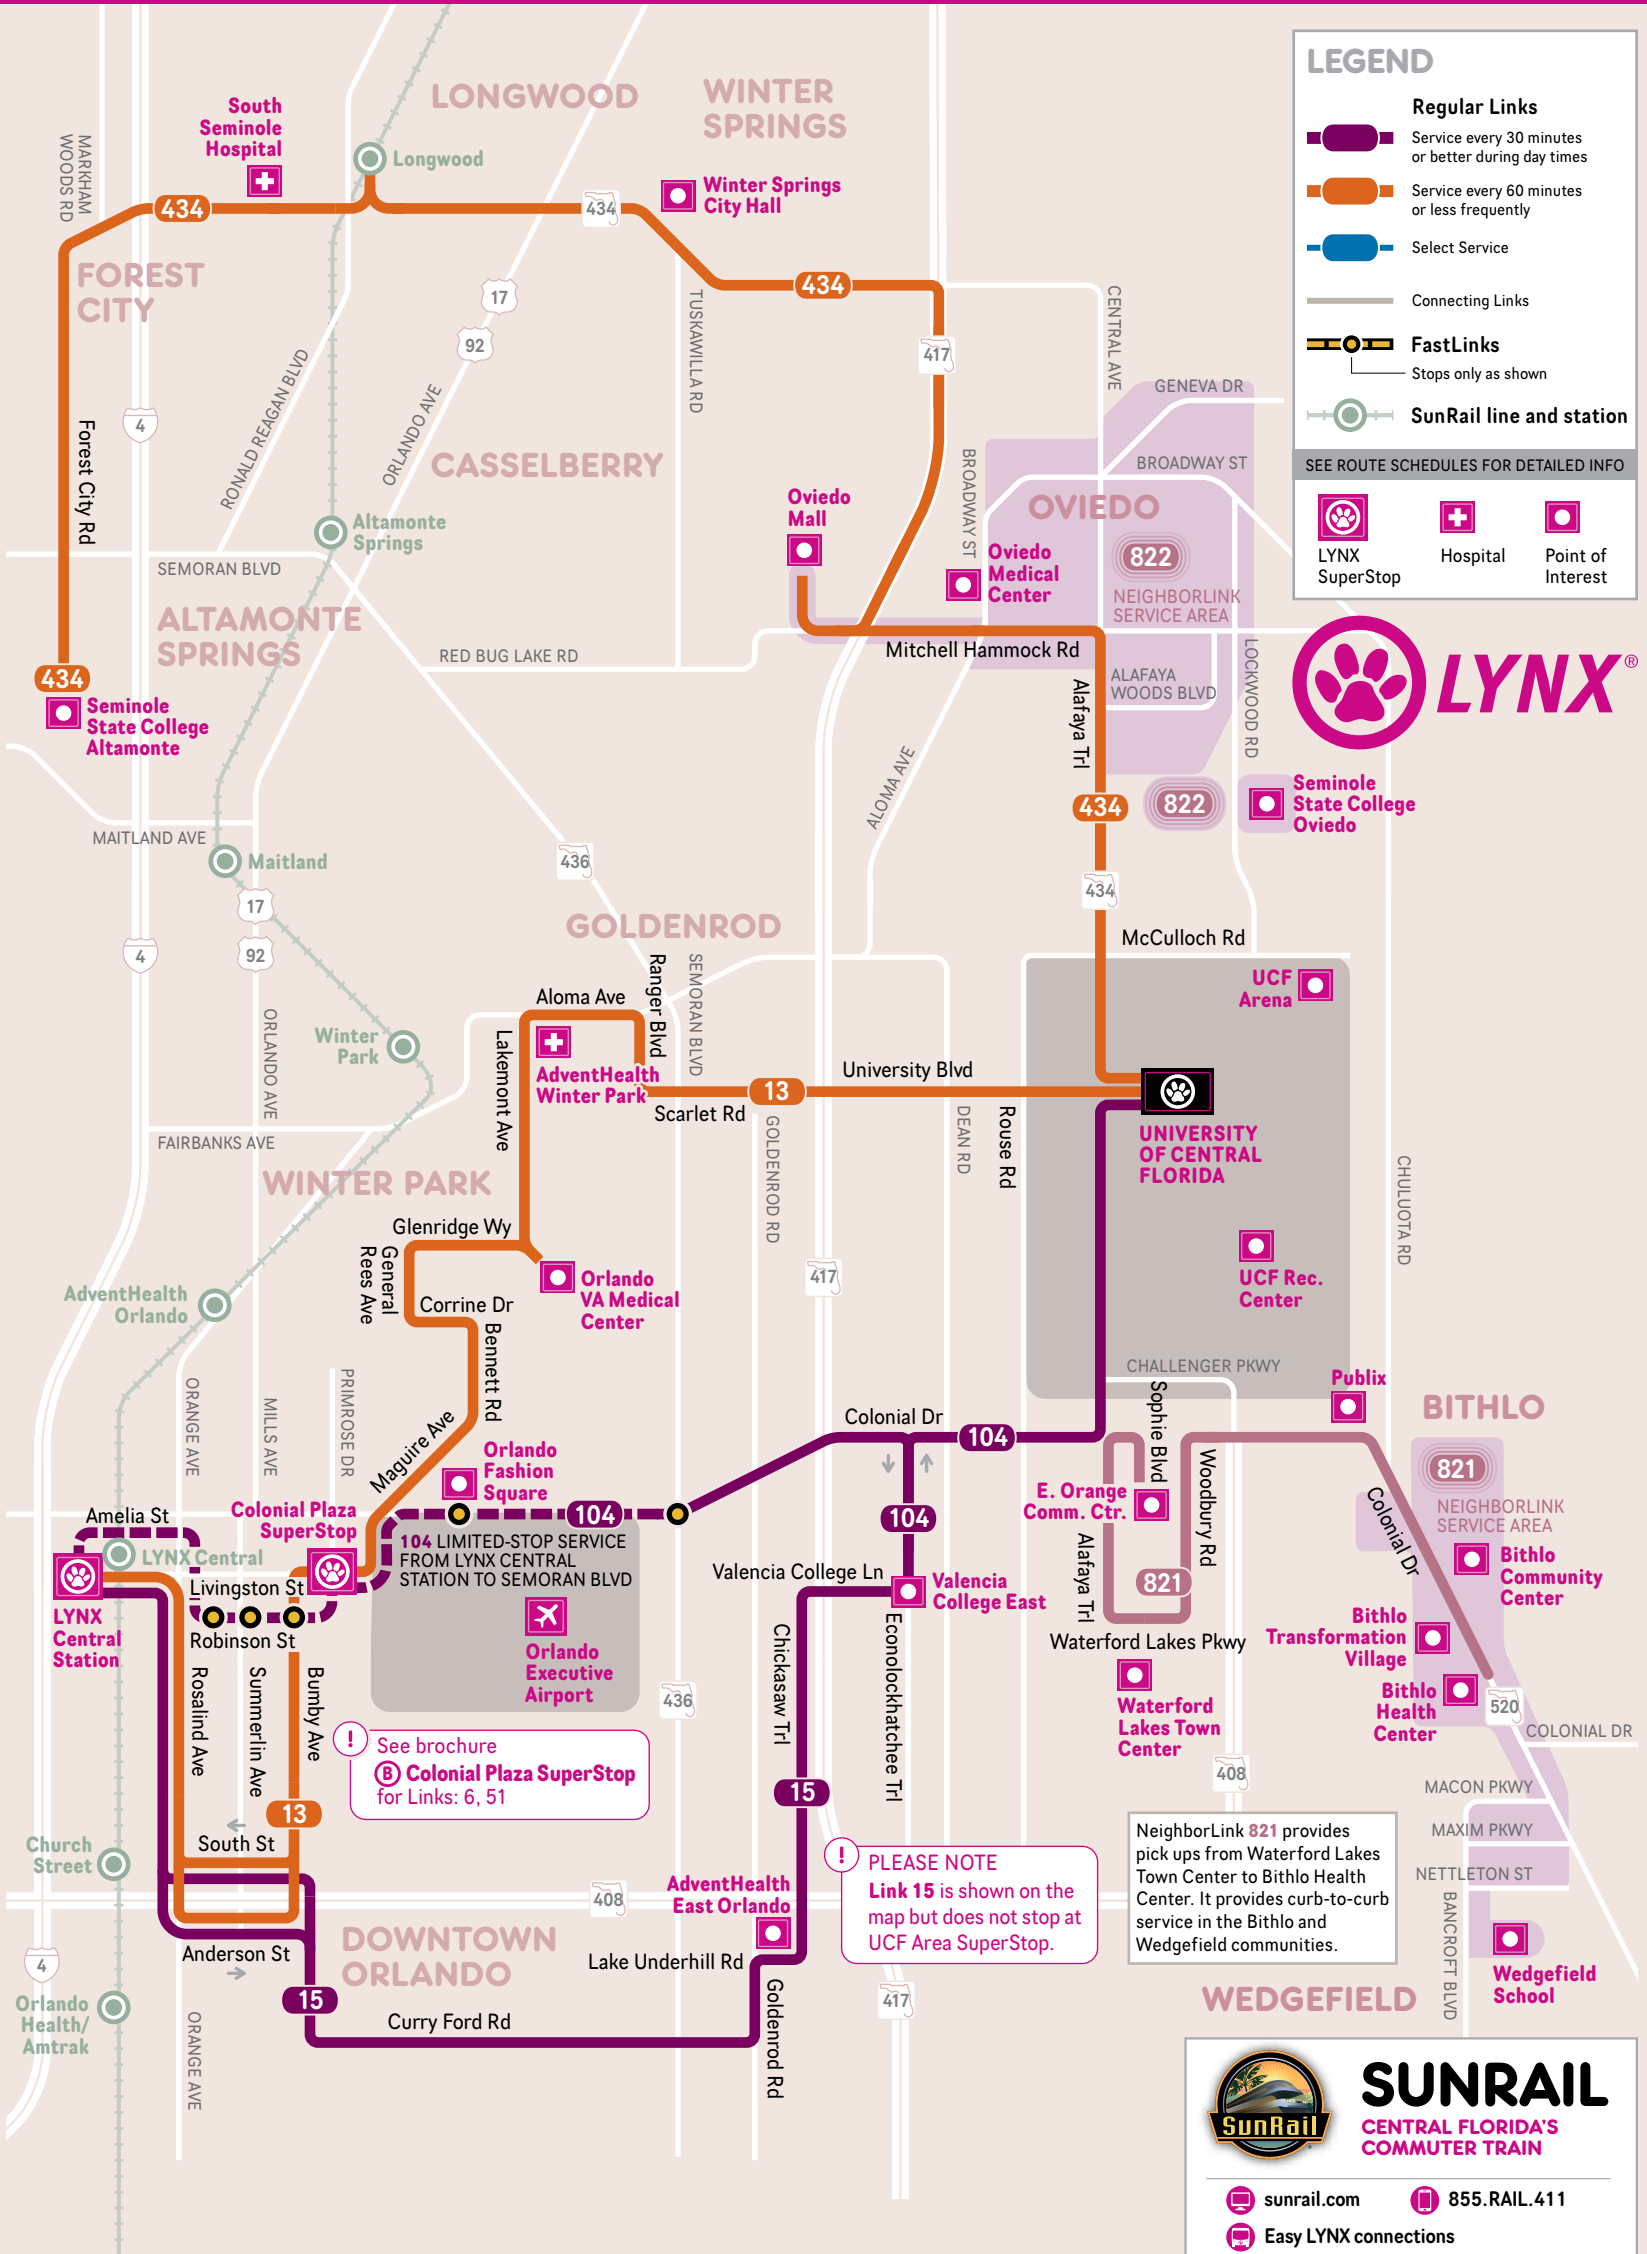

UCF AREA

Schematic Map
Not to Scale