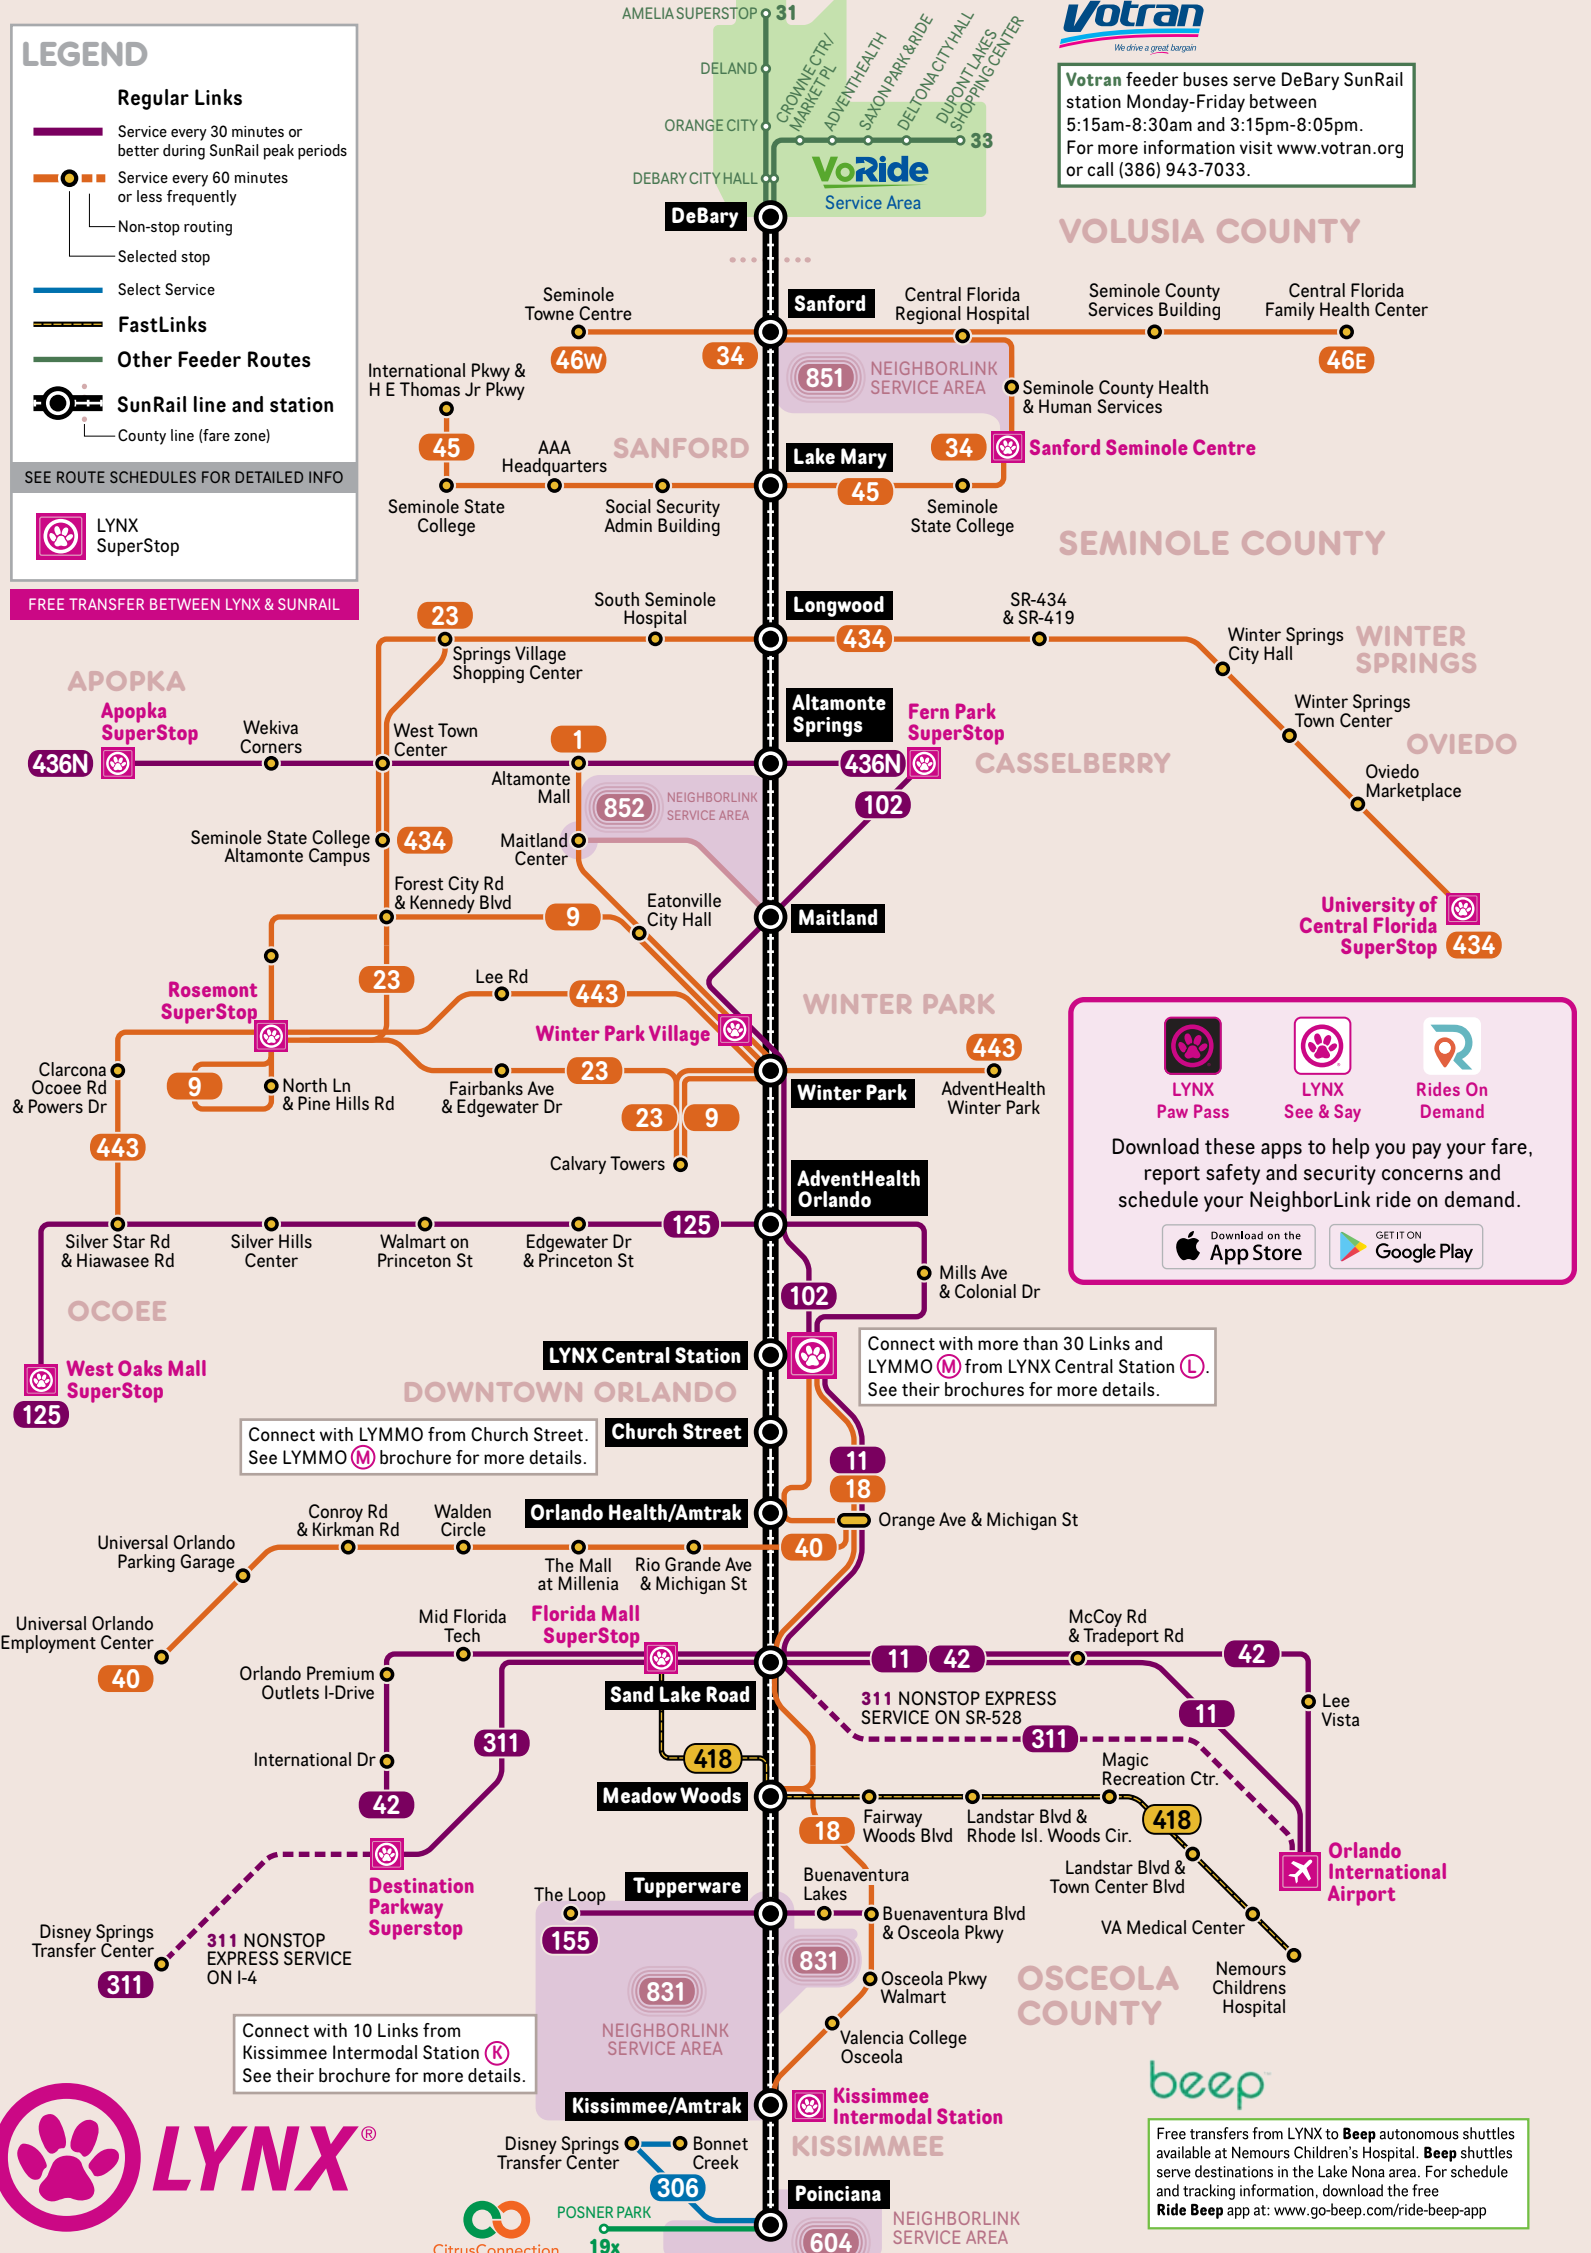

CONNECTING BUS SERVICE TO SUNRAIL STATIONS:

- Sanford
- Lake Mary
- Longwood
- Altamonte Springs
- Maitland
- Winter Park
- AdventHealth Orlando
- LYNX Central Station
- Church Street
- Orlando Health/Amtrak
- Sand Lake Road
- Meadow Woods
- Tupperware
- Kissimmee Intermodal
- Poinciana

Effective: APRIL 2024

Other accessible formats available upon request

SUNRAIL CONNECTIONS

Schematic Map
Not to Scale

Votran
 We drive a great bargain.
 Votran feeder buses serve DeBary SunRail station Monday-Friday between 5:15am-8:30am and 3:15pm-8:05pm. For more information visit www.votran.org or call (386) 943-7033.

* SunRail peak service is generally 5:30 am – 8:30 am and 4:00 – 7:00 pm weekdays; however, times vary based on SunRail station location and direction of travel. Please check schedule information at www.SunRail.com prior to travel.

LYNX BUS SERVICE BROCHURES

- | | |
|--|--|
| A Apopka SuperStop | M LYMMO |
| B Colonial Plaza SuperStop | N Orlando International Airport |
| C Colonial Dr East/West | O Poinciana Walmart Center |
| D Colonial Dr West/West Oaks Mall | P Rosemont SuperStop |
| E Destination Parkway | Q Sanford Seminole Centre |
| F Dixie Belle Dr & Gatlin Ave | R SunRail Connections |
| G FastLink Services | S UCF Area |
| H Fern Park SuperStop | T Disney Area |
| I Florida Mall SuperStop | U Washington Shores SuperStop |
| K Kissimmee Intermodal Station | V Winter Park Village Area |
| L LYNX Central Station | |