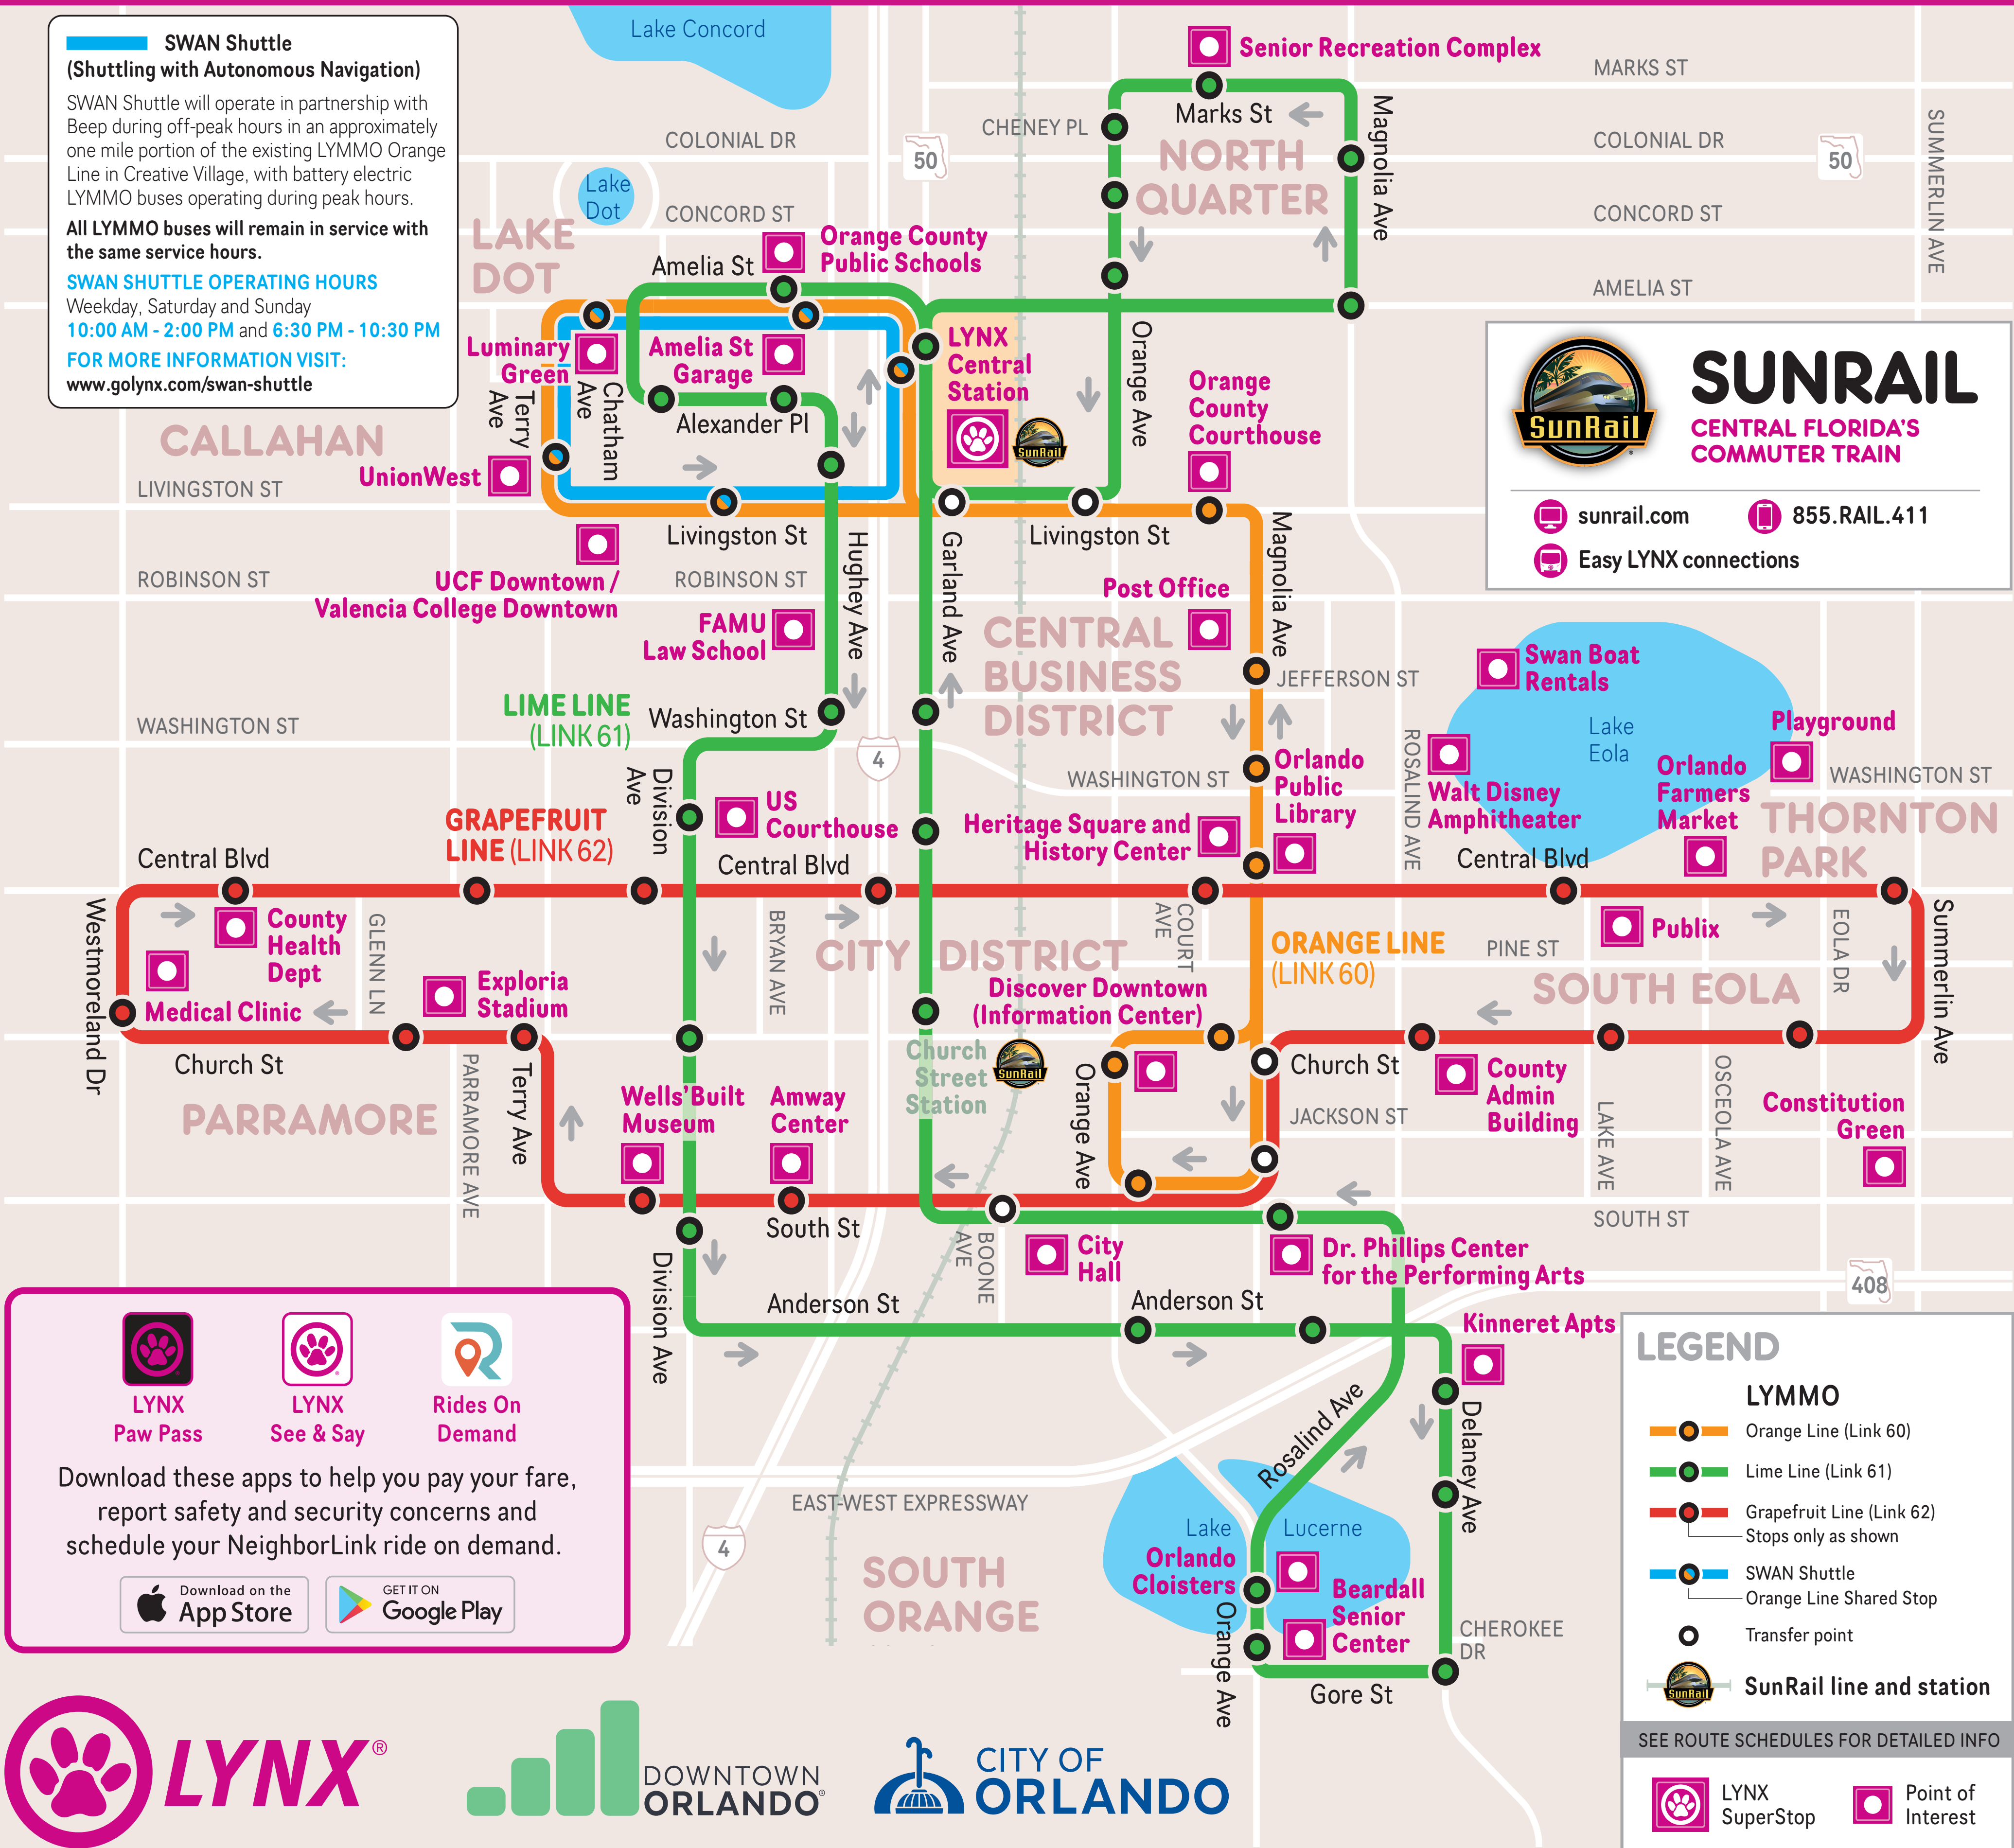

SWAN Shuttle
(Shuttling with Autonomous Navigation)

SWAN Shuttle will operate in partnership with Beep during off-peak hours in an approximately one mile portion of the existing LYMMO Orange Line in Creative Village, with battery electric LYMMO buses operating during peak hours.

All LYMMO buses will remain in service with the same service hours.

SWAN SHUTTLE OPERATING HOURS

Weekday, Saturday and Sunday
10:00 AM - 2:00 PM and 6:30 PM - 10:30 PM
FOR MORE INFORMATION VISIT:
www.golynx.com/swan-shuttle

SUNRAIL
CENTRAL FLORIDA'S
COMMUTER TRAIN

sunrail.com   855.RAIL.411

Easy LYNX connections

Download these apps to help you pay your fare, report safety and security concerns and schedule your NeighborLink ride on demand.

Download on the App Store   GET IT ON Google Play

LEGEND

LYMMO

- Orange Line (Link 60)
- Lime Line (Link 61)
- Grapefruit Line (Link 62)
- Stops only as shown
- SWAN Shuttle
- Orange Line Shared Stop
- Transfer point
- SunRail line and station

SEE ROUTE SCHEDULES FOR DETAILED INFO

- LYNX SuperStop
- Point of Interest