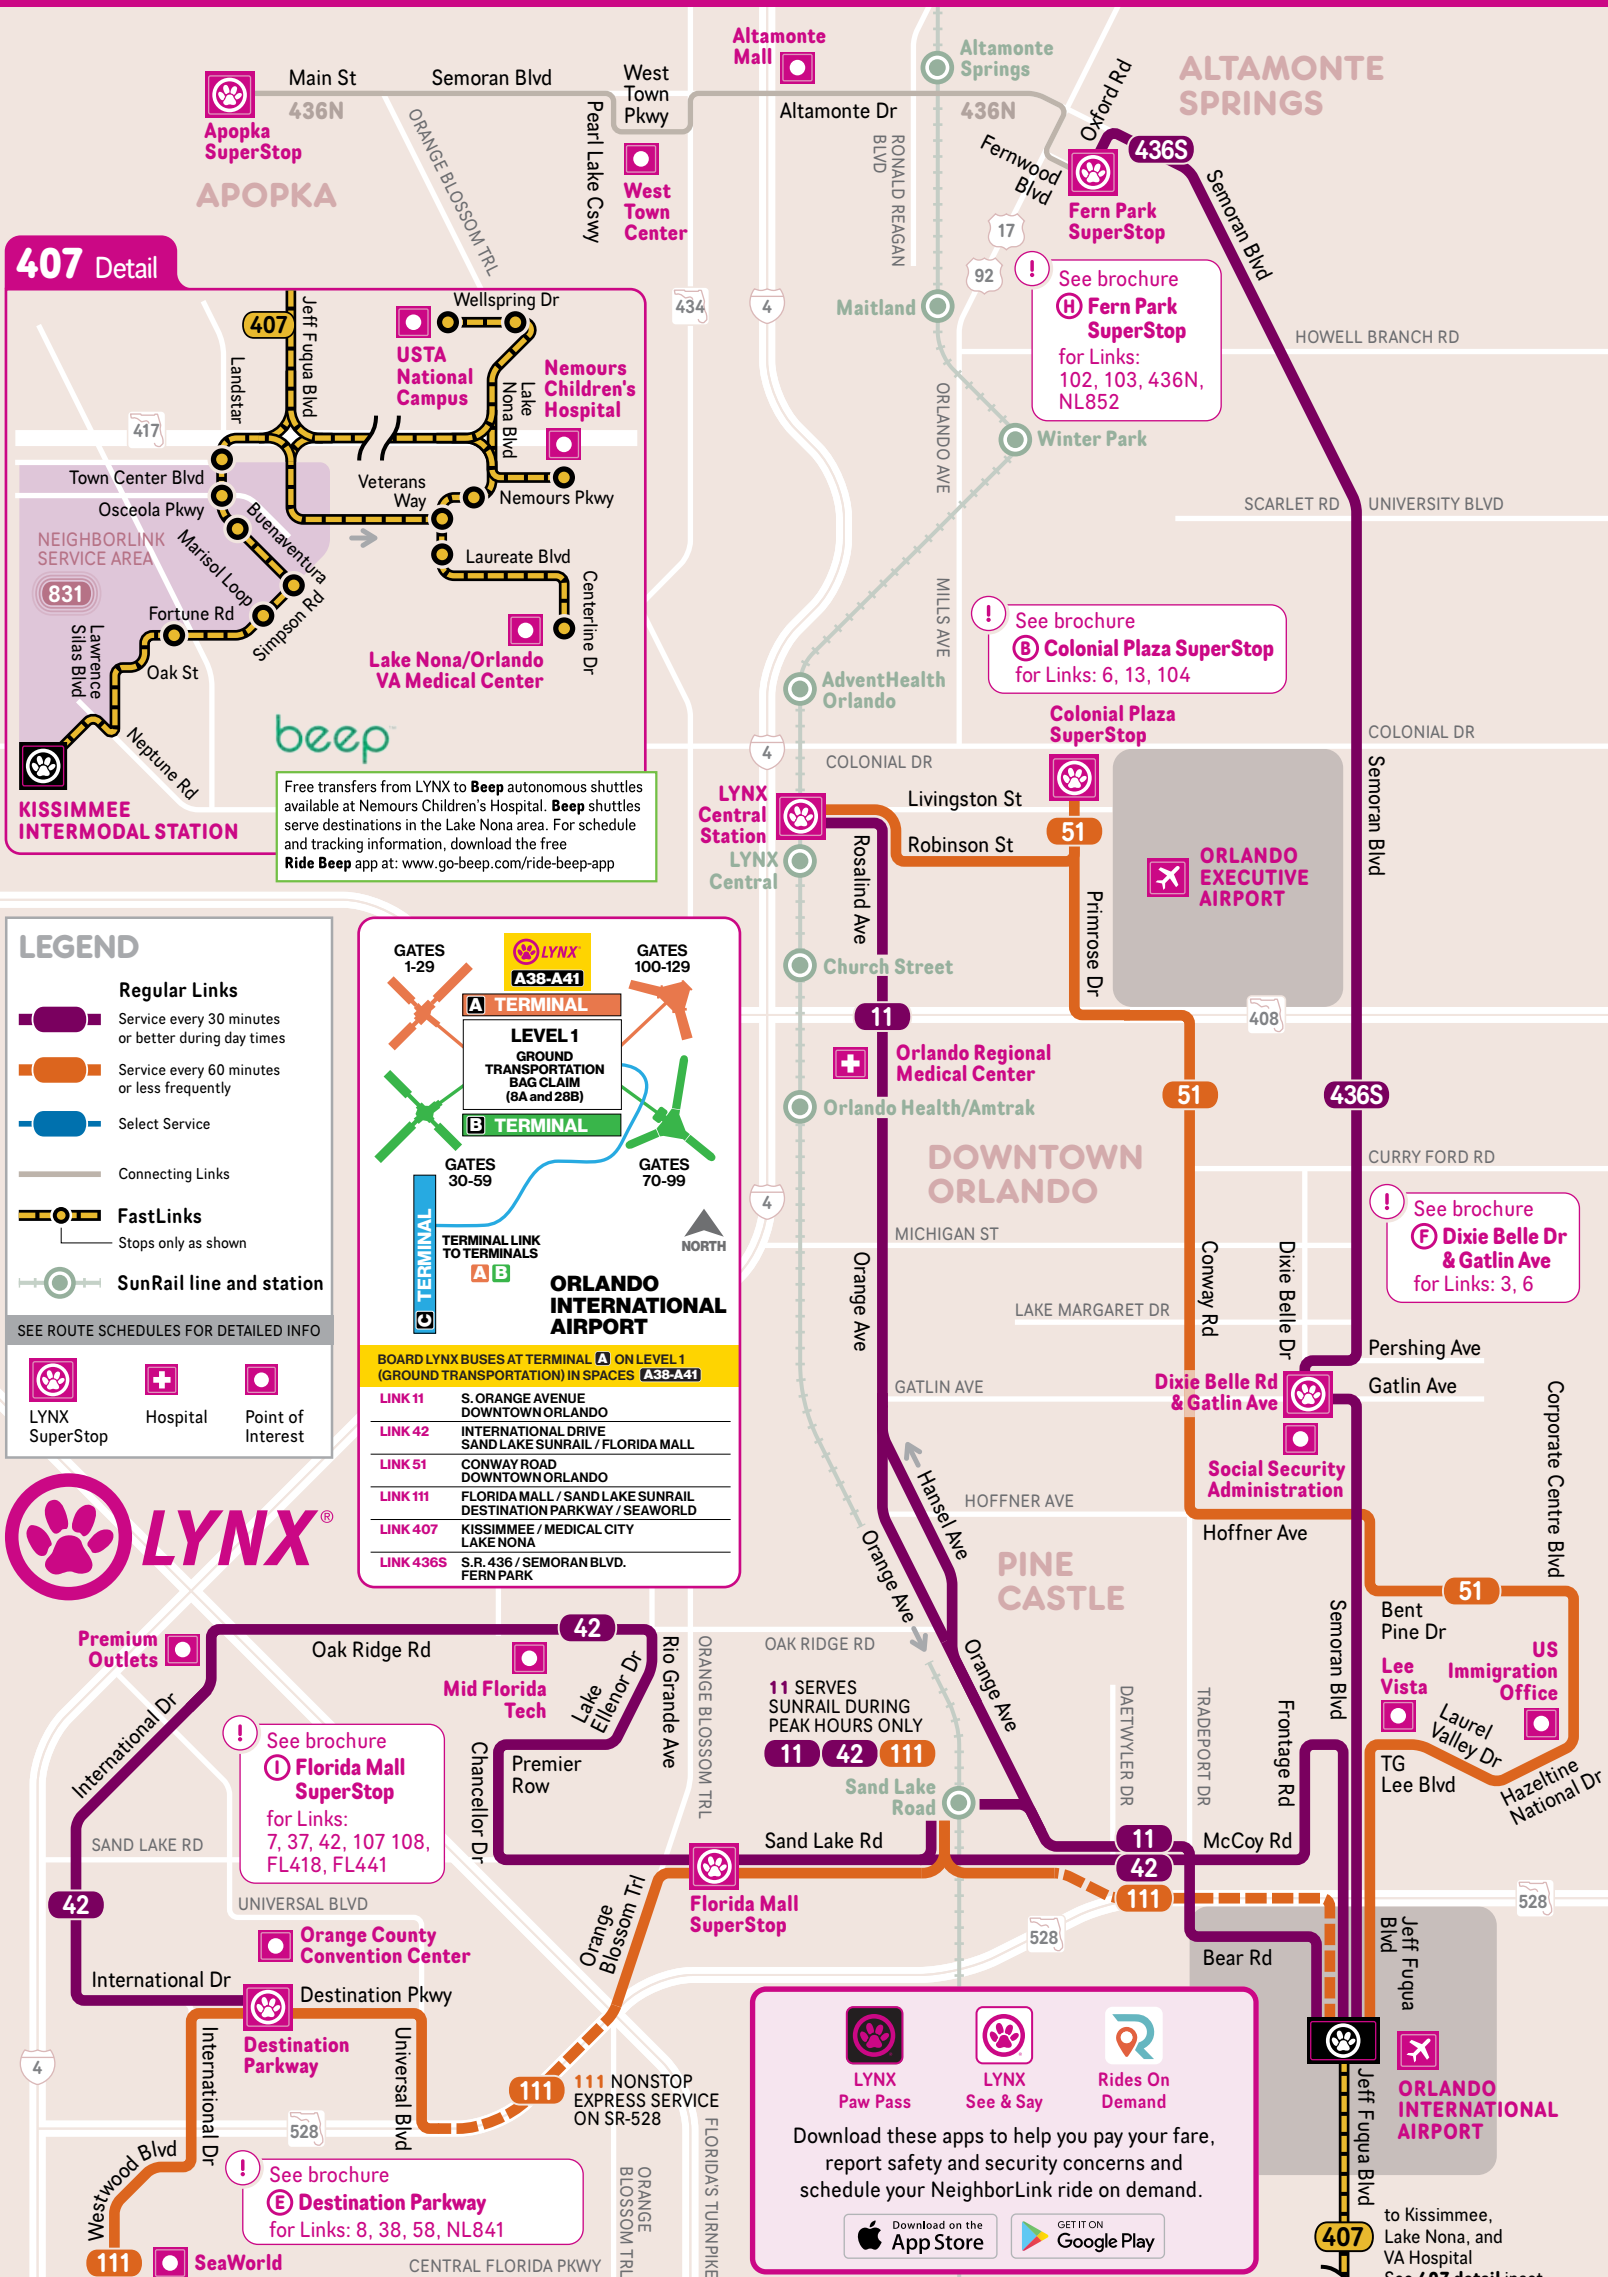

ORLANDO INT'L AIRPORT

Schematic Map
Not to Scale